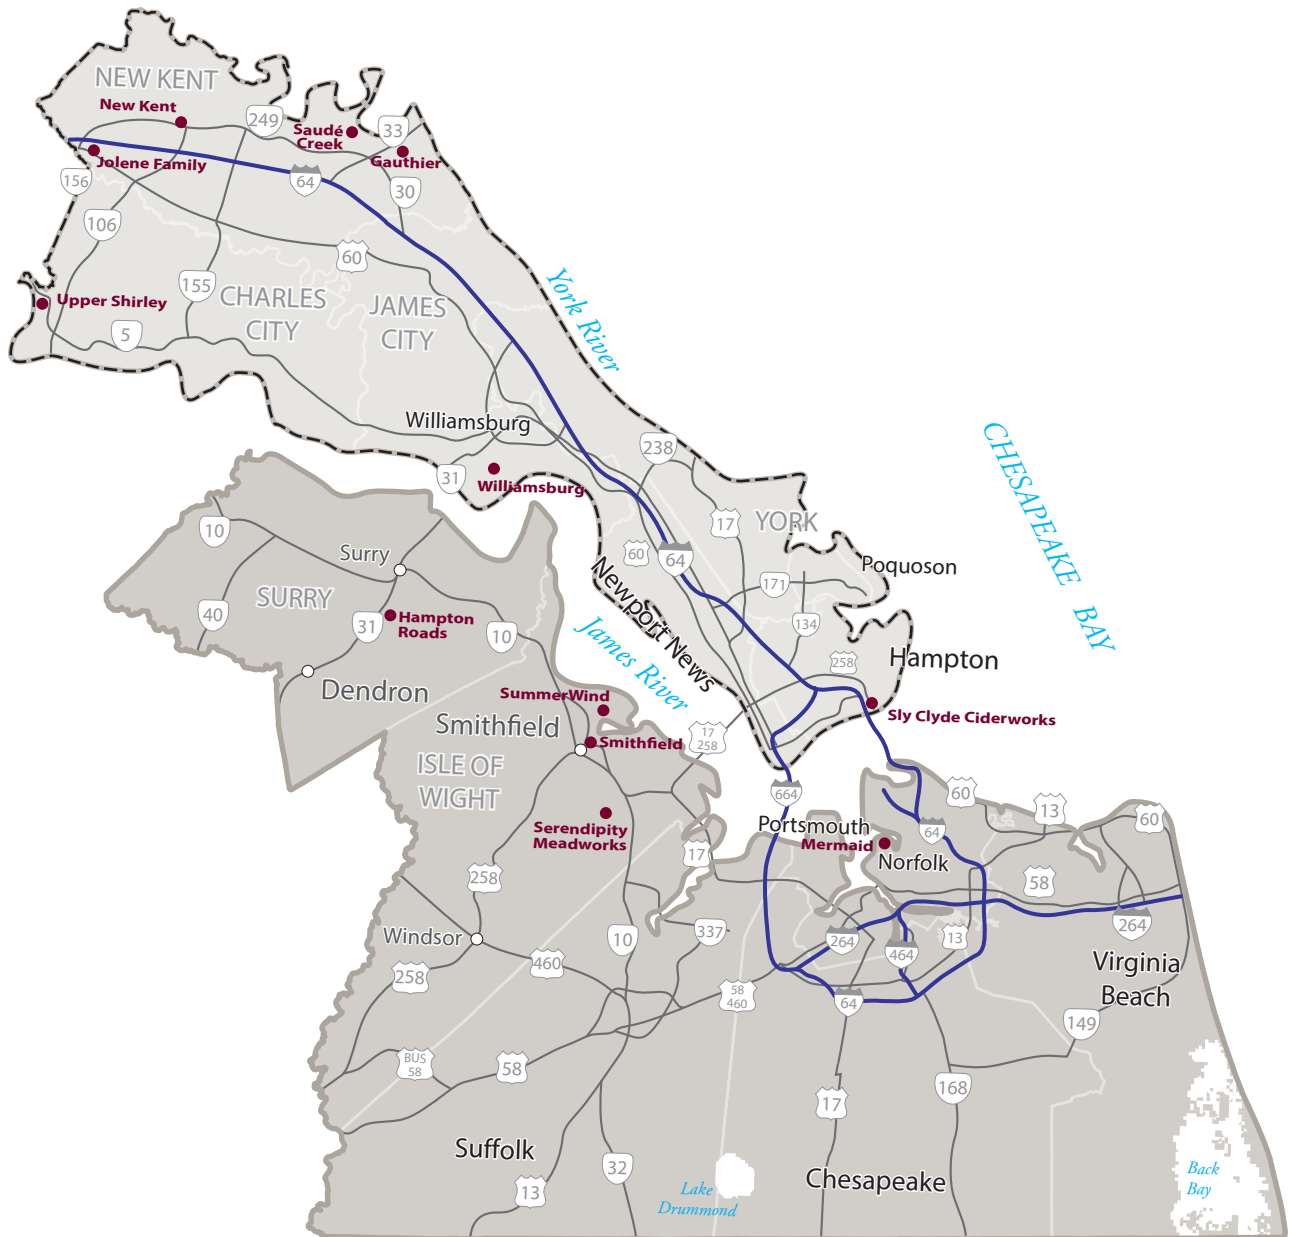

VIRGINIA WINE

HAMPTON ROADS

WINERY & REGION GUIDE

- WINERY
- VIRGINIA PENINSULA AVA

VISIT VIRGINIAWINE.ORG/EVENTS FOR THE LATEST FESTIVALS, TASTINGS, CONCERTS, CELEBRATIONS AND WINE-RELATED EVENTS THROUGHOUT THE STATE.